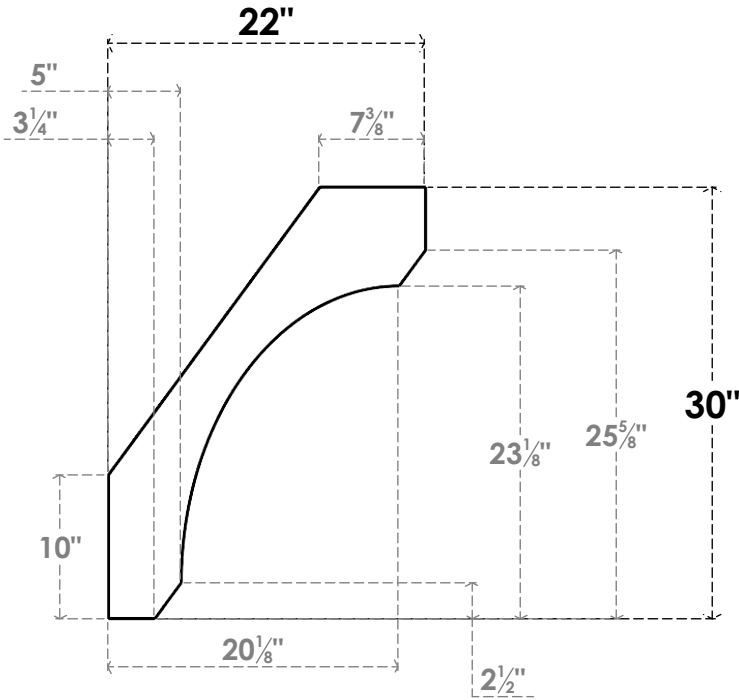

ITEM NUMBER: BRCPC060X22000X30000LEC

6"W X 22"D X 30"H LEGACY ARCHITECTURAL GRADE PVC CLOSED KNEE BRACE

SIDE PROFILE

FRONT PROFILE

ISOMETRIC

EKENA MILLWORK
2300 WEST MAIN ST.
CLARKSVILLE, TX 75426
TOLL FREE: 866-607-0453
WWW.EKENAMILLWORK.COM