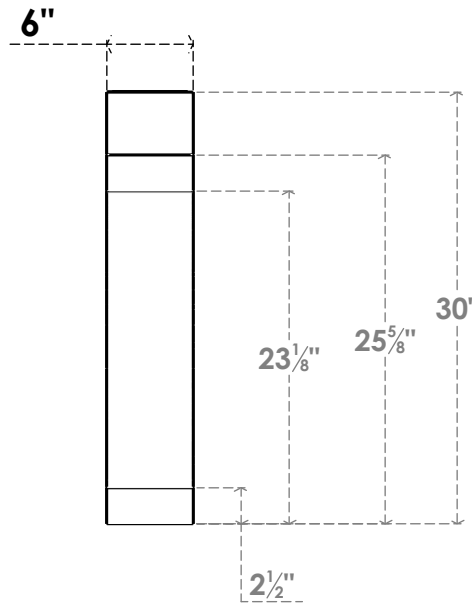

ITEM NUMBER: BRCPC060X22000X30000LEC

6"W X 22"D X 30"H LEGACY ARCHITECTURAL GRADE PVC CLOSED KNEE BRACE

SIDE PROFILE

FRONT PROFILE

ISOMETRIC

EKENA MILLWORK
2300 WEST MAIN ST.
CLARKSVILLE, TX 75426
TOLL FREE: 866-607-0453
WWW.EKENAMILLWORK.COM

NOTES

1. INSTALLATION TO BE COMPLETED IN ACCORDANCE WITH MANUFACTURER'S SPECIFICATIONS.
2. DRAWING MAY NOT BE TO SCALE
3. THIS DRAWING IS INTENDED FOR DESIGN AND PLANNING PURPOSES ONLY.
4. ALL INFORMATION CONTAINED HEREIN WAS CURRENT AT THE TIME OF DEVELOPMENT BUT MUST BE REVIEWED AND APPROVED BY THE PRODUCT MANUFACTURER TO BE CONSIDERED ACCURATE.
5. ARCHITECTURAL GRADE PVC PRODUCTS ARE MADE FROM EXPANDED CELLULAR PVC AND COME NATURALLY WHITE BUT MAY BE PAINTED